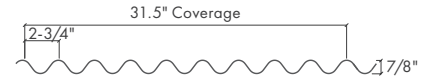

MTL PANEL

R & PBR PANELS

U & PBU PANELS

CORR & CPB PANELS

CHOOSE THE *HUE* THAT'S RIGHT FOR YOU!

Galvalume Plus[‡]

Bright White

Twilight Gray