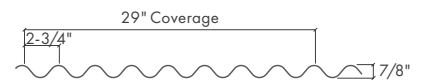

MTL PANEL

R & PBR PANELS

U & PBU PANELS

CORR & CPB PANELS

CHOOSE THE *HUE* THAT'S RIGHT FOR YOU!

Galvalume Plus[‡]

Bright White

Twilight Gray